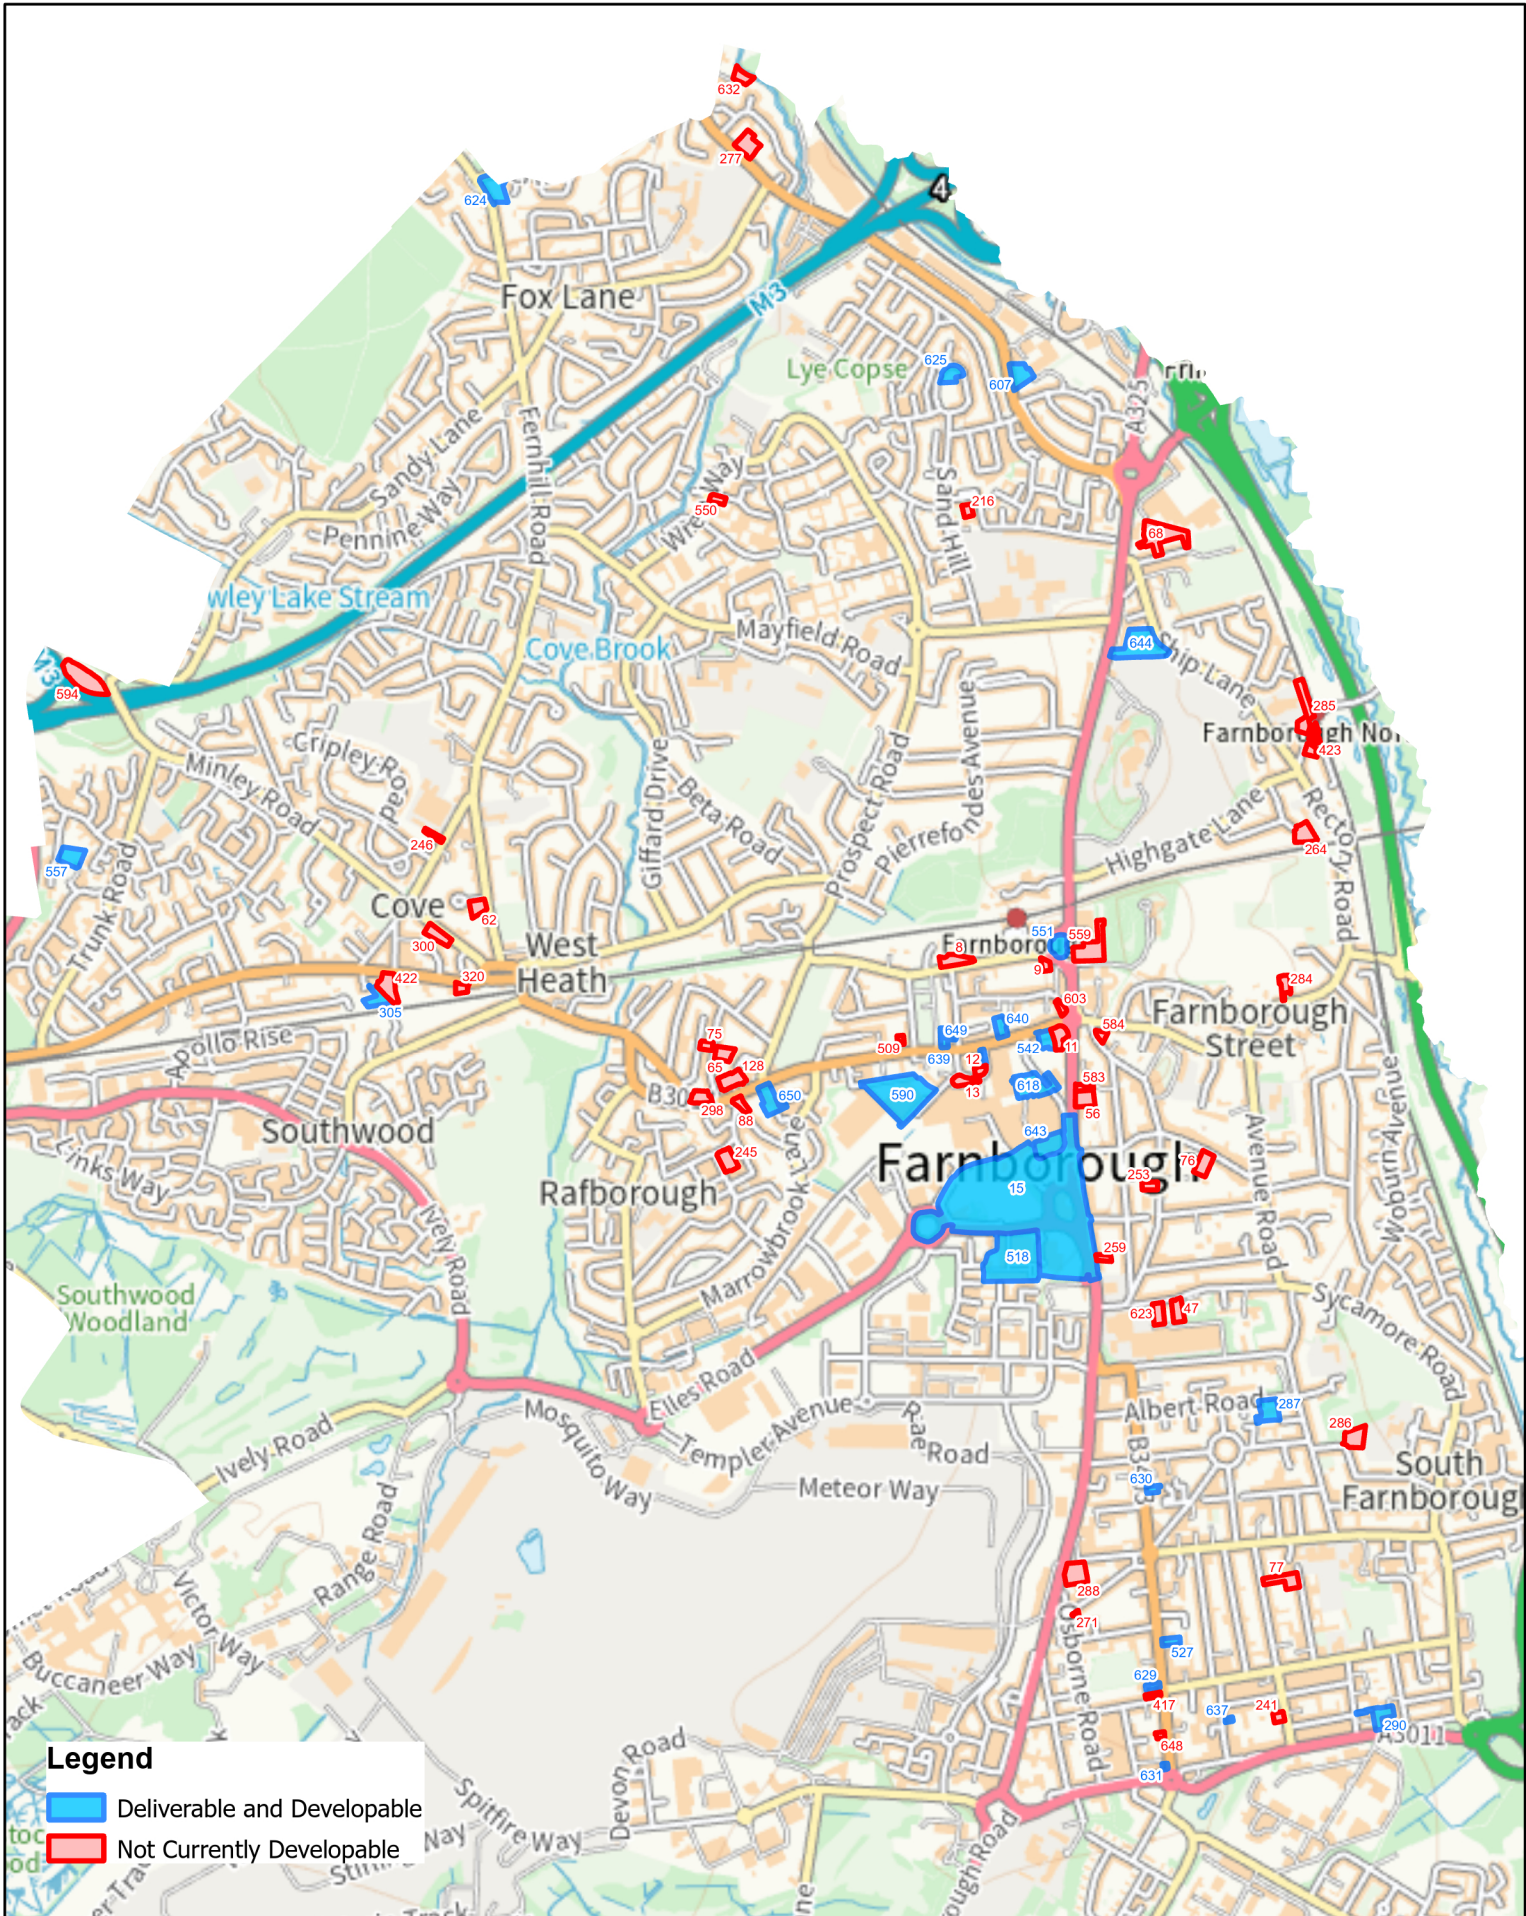

**Rushmoor Strategic
Housing and Economic
Land Availability
Assessment**

Location of Candidate Sites

December 2024

Legend

- Deliverable and Developable
- Not Currently Developable

Legend

- Deliverable and Developable
- Not Currently Developable